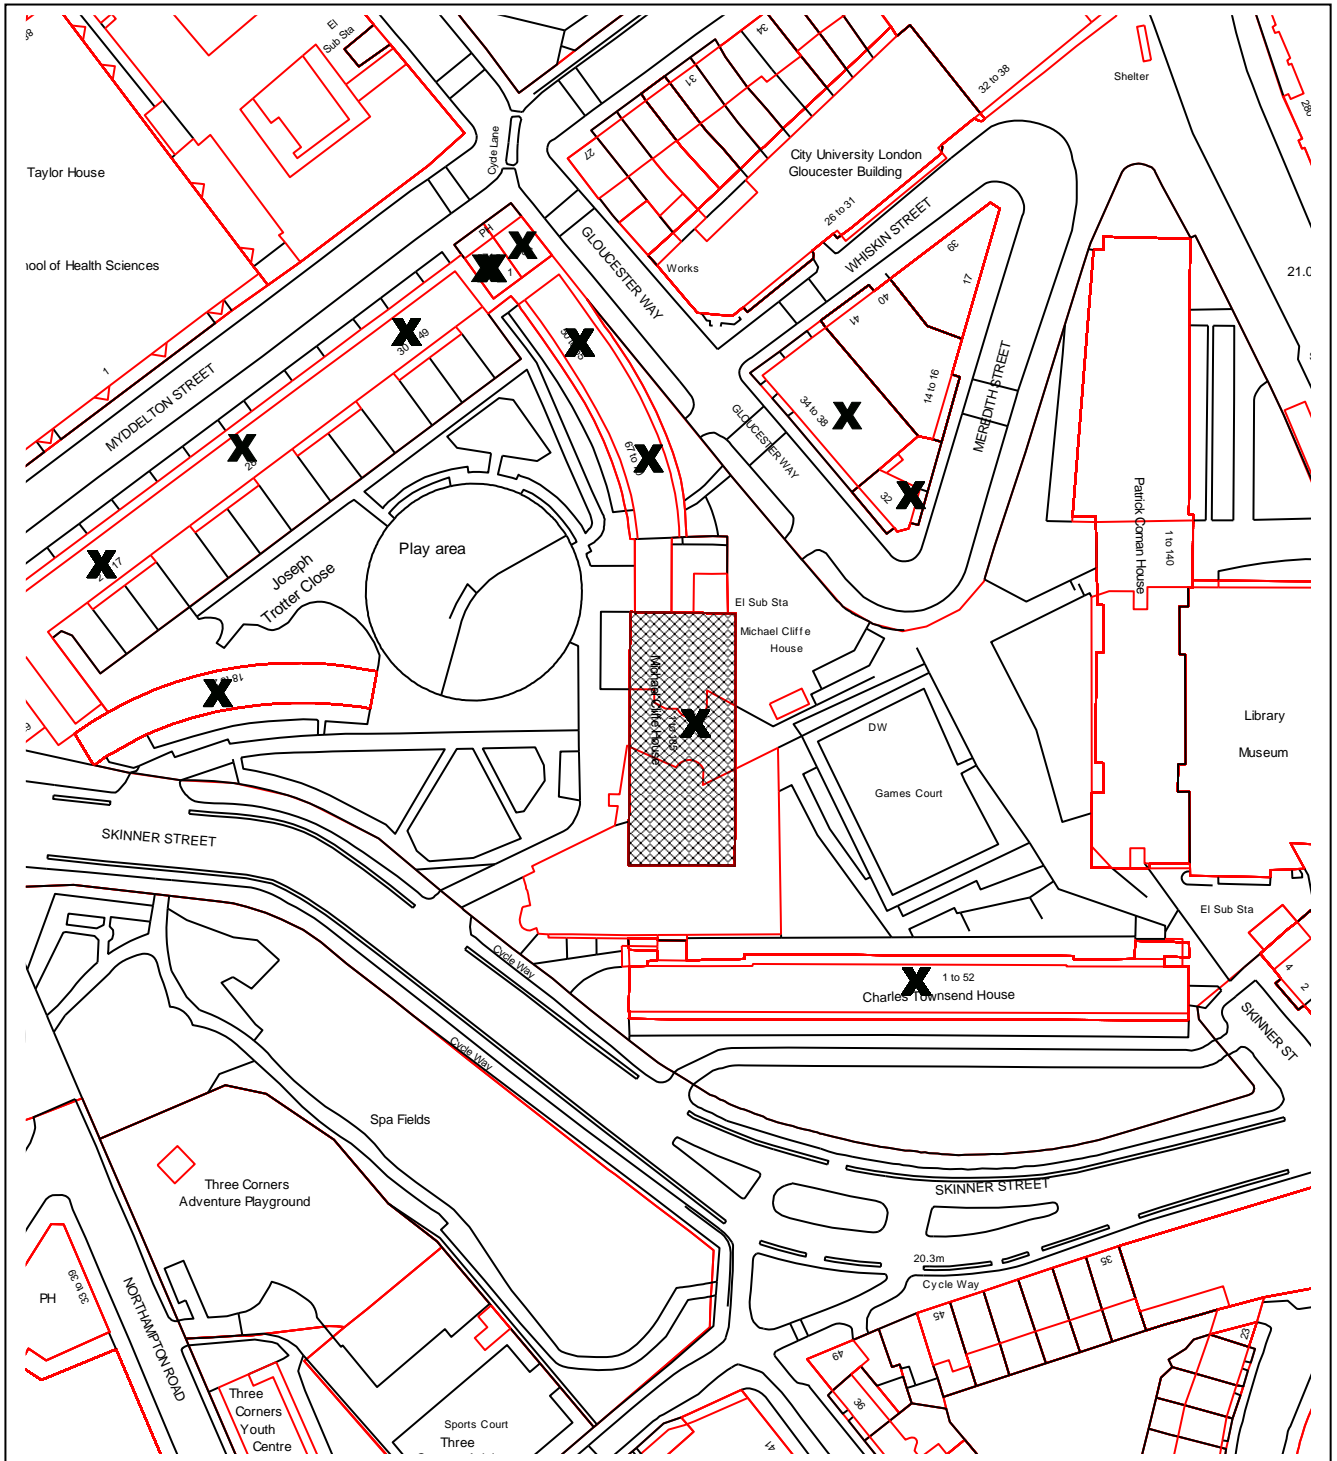

# Islington SE GIS Print Template

This material has been reproduced from Ordnance Survey digital map data with the permission of the controller of Her Majesty's Stationery Office, © Crown Copyright.  
P2018/4282/FUL